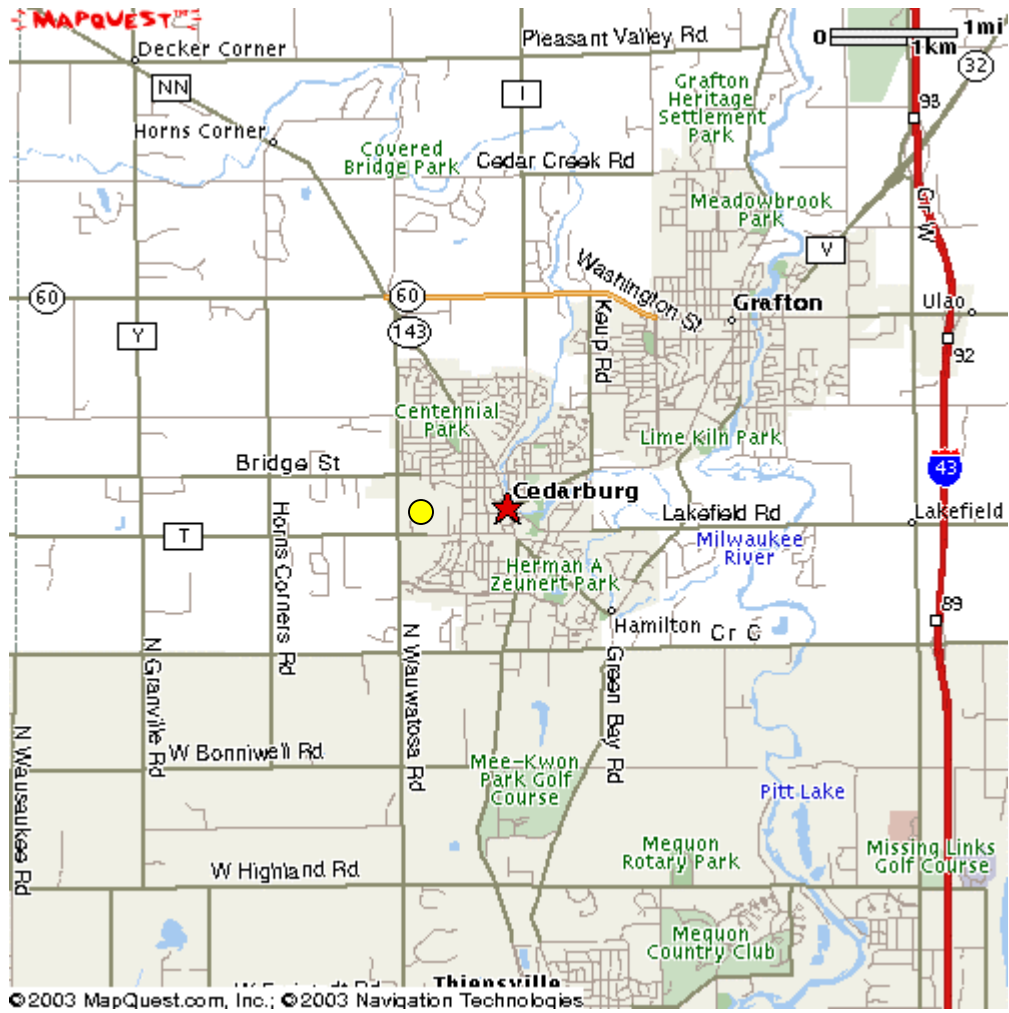

Map to Cedarburg High school Fields

© 2003 MapQuest.com, Inc.; © 2003 Navigation Technologies

The field is located on the YELLOW DOT.